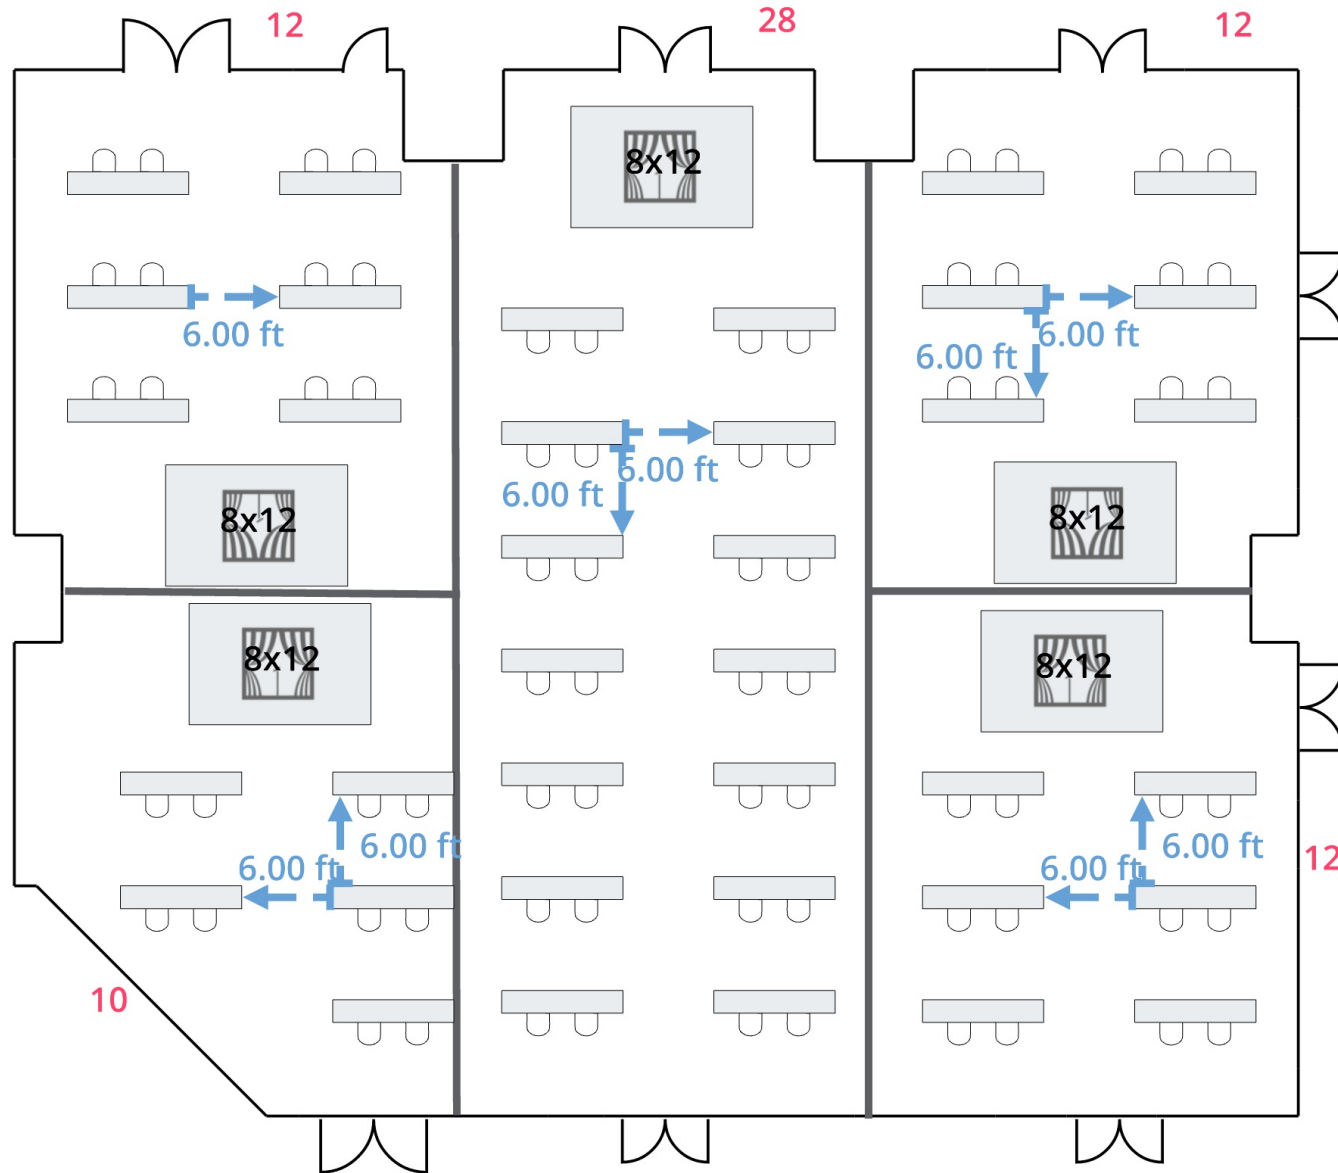

Classroom tables are 8' x 18" - chair spacing is NOT to scale on diagram - chairs will be placed 6' apart at table

5 Feet