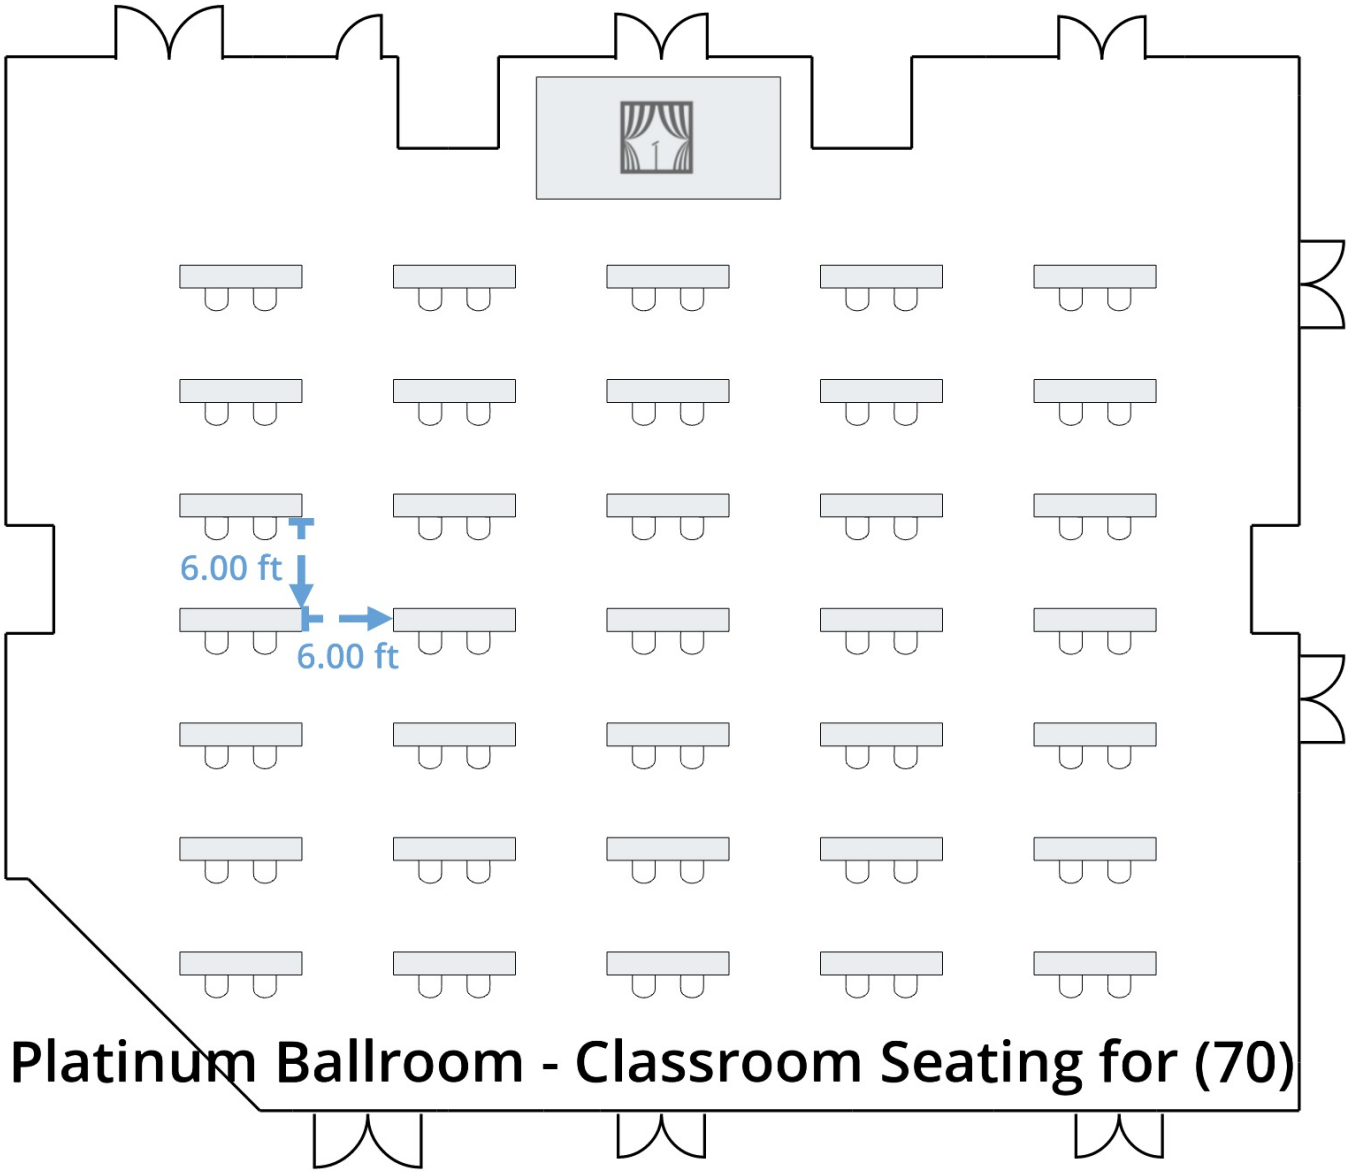

Classroom tables are 8' x 18" - chair spacing is NOT to scale on diagram - chairs will be placed 6' apart at table

5 Feet